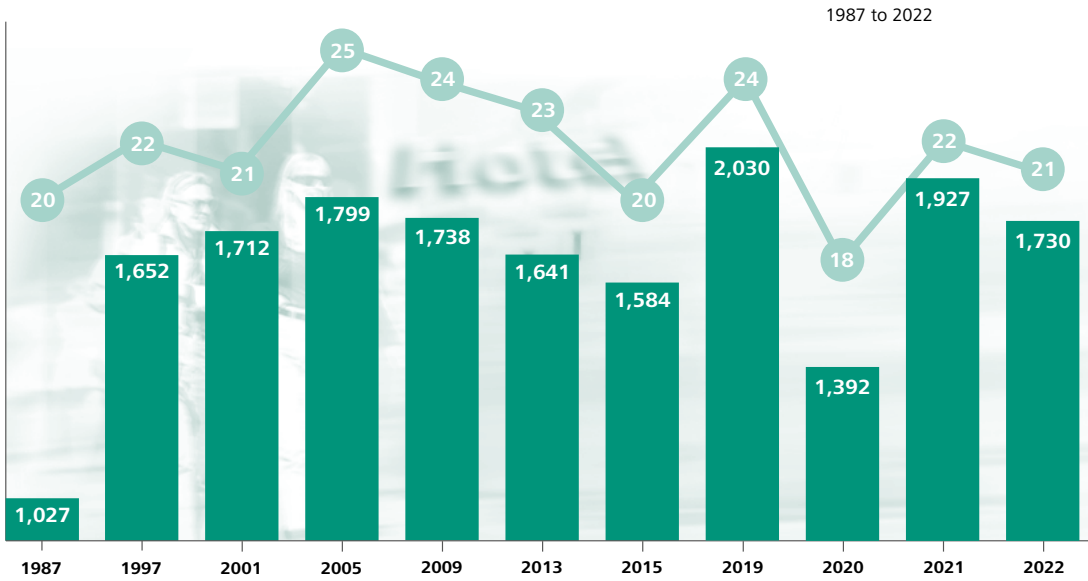

Fürth visitor figures

Key: ■ Number of establishments offering accommodation ■ Total number of beds available