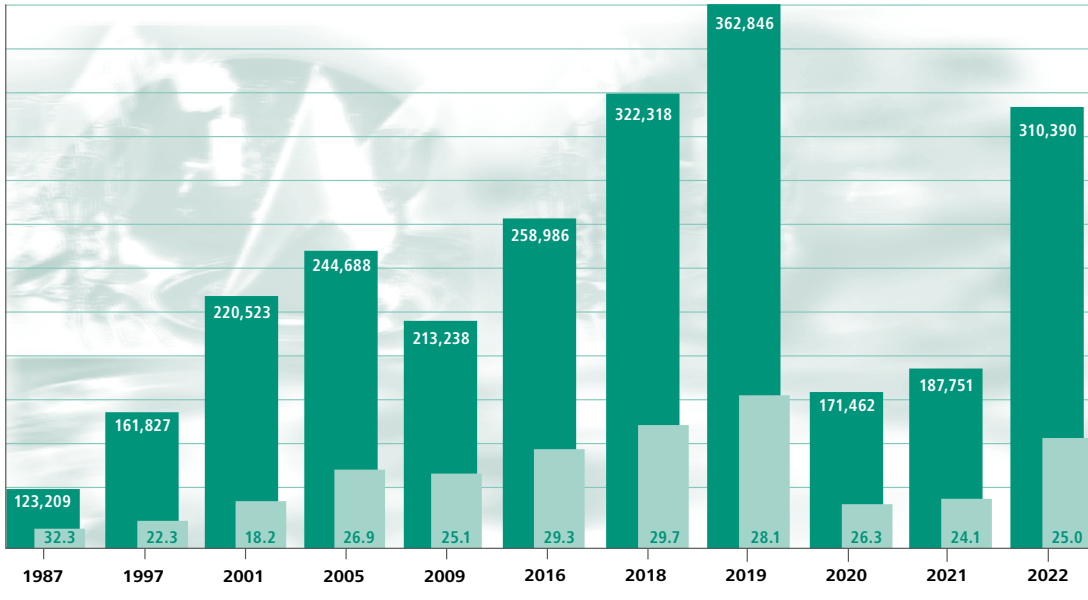

Key: ■ Number of overnight stays ■ Percentage of overnight stays involving foreign guests

Travel/transport connections

Motorway

- BAB A3 Frankfurt-Nürnberg-Regensburg-Passau
- BAB A6 Stuttgart-Heilbronn-Nürnberg
- BAB A9 Berlin-Nürnberg-München
- BAB A73 Nürnberg-Bamberg

Rail

Main station Fürth
Railway lines including ICE stop:
Nürnberg-Fürth-Würzburg
Nürnberg-Fürth-Bamberg-Berlin
Nürnberg-München
Nürnberg-Regensburg-Passau

Public transport

Underground Nürnberg Messe 23 min.
Nürnberg Airport 27 min.
every 6 minutes

Airport

Airport Nürnberg
11 km from Fürth city center

Canal

Main-Donau-Kanal
with Fürth port