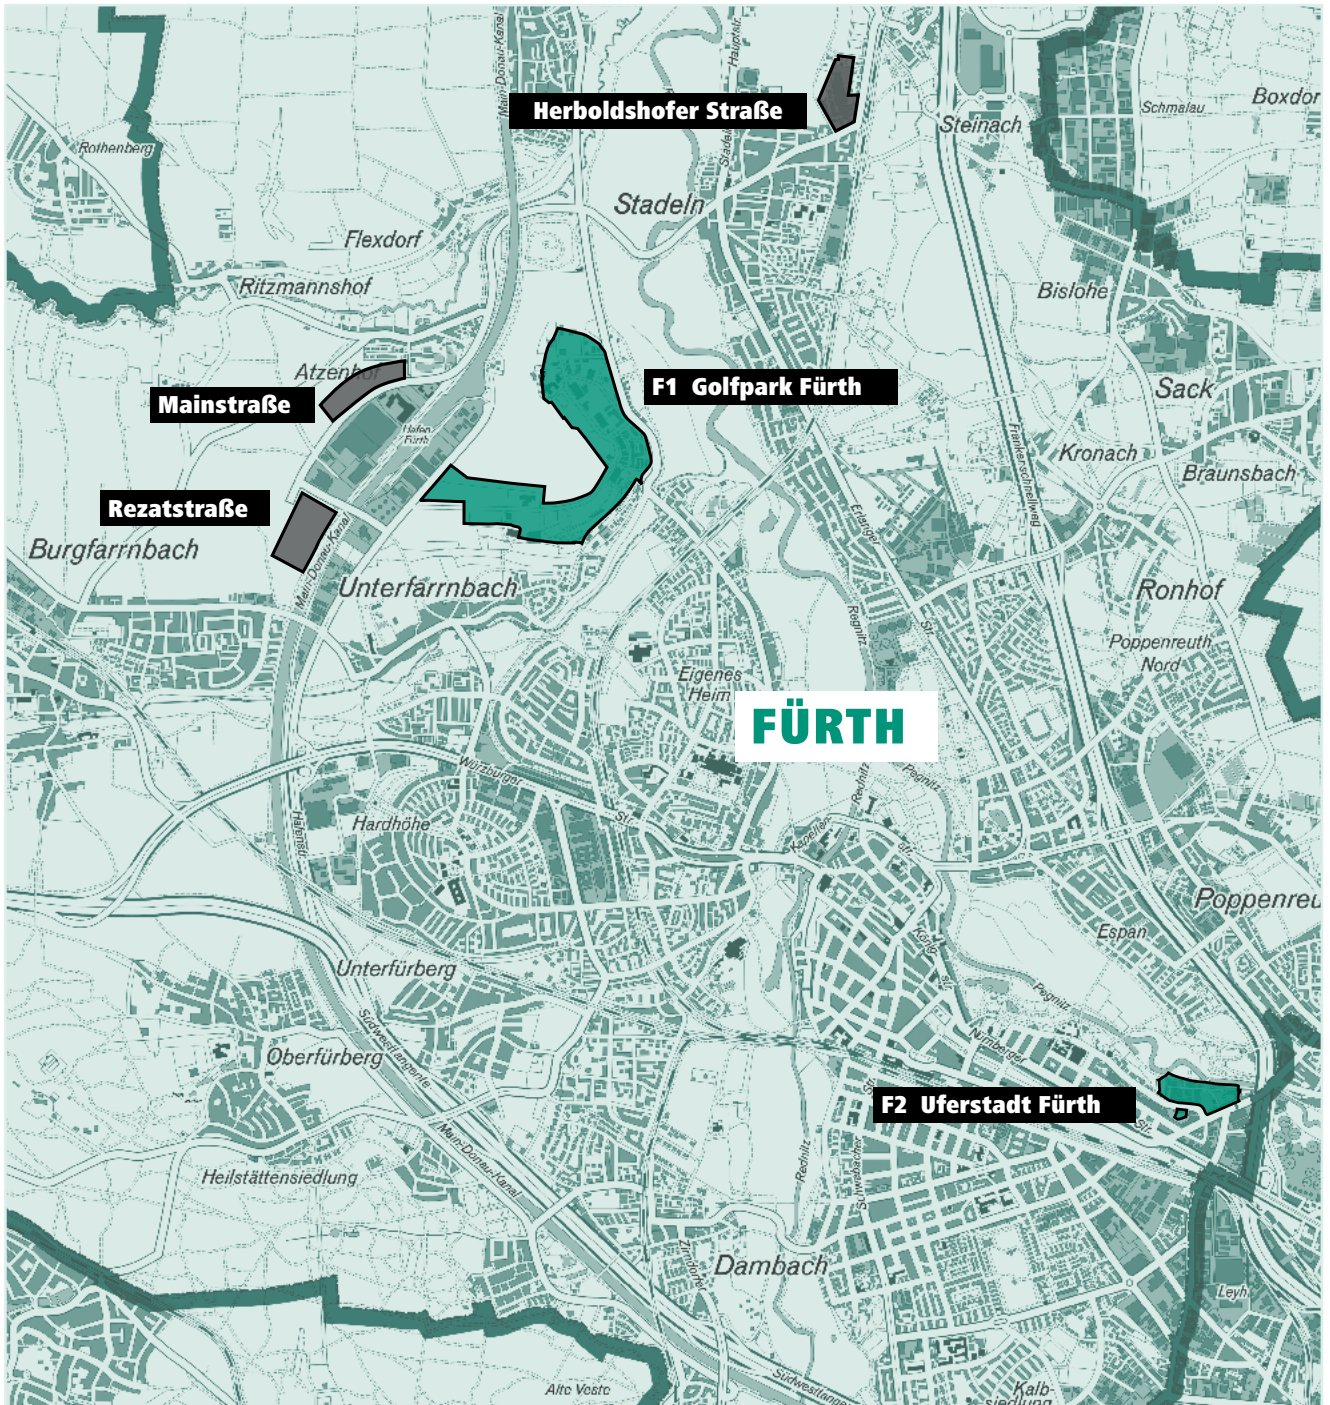

Map of business parks

Existing industrial areas   Potential commercial areas

Detailed information about the business parks can be found in the following pages.