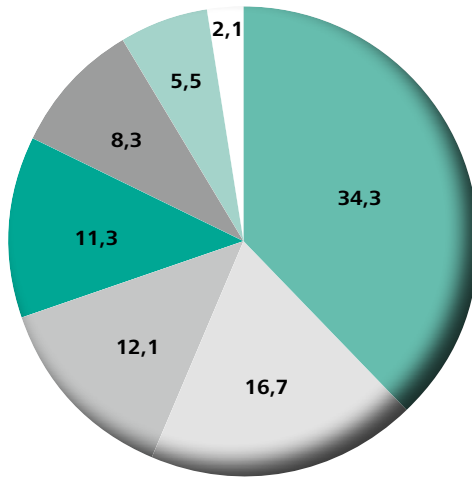

Property tax B

555 Percent

Fürth unemployment trend

Land use 2021 within the city

Figures in %

City area

Total area: 63.35 km²
Geographic location: 10°59'27" eastern longitude, 49°29'42" northern latitude
Altitude (above sea level): town hall 294 m; lowest point 279.20 m; highest point 392.70 m
Largest expansion: north-south direction 11.70 km, east-west direction 9.38 km