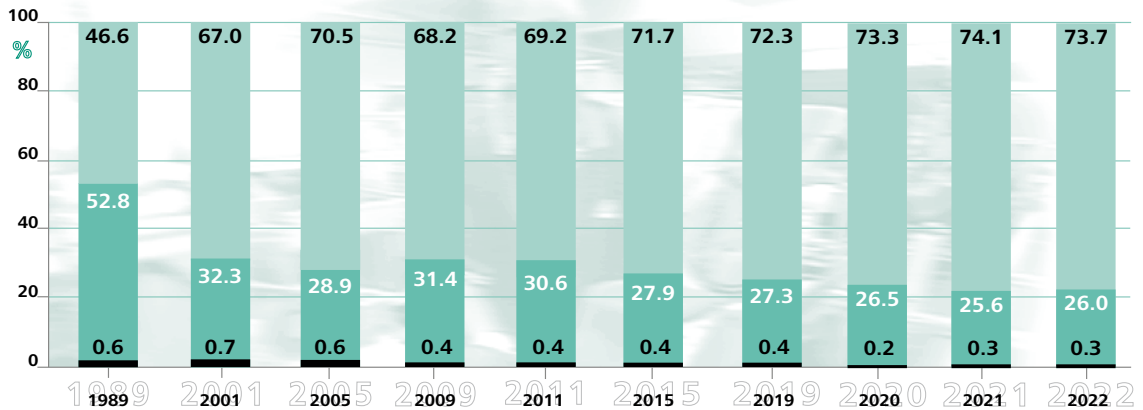

Business sector trends

in the city of Fürth since 1989

Fürth port

Total 2022 transshipment: 357872 tons of which 24446 tons by boat and 333426 tons by rail