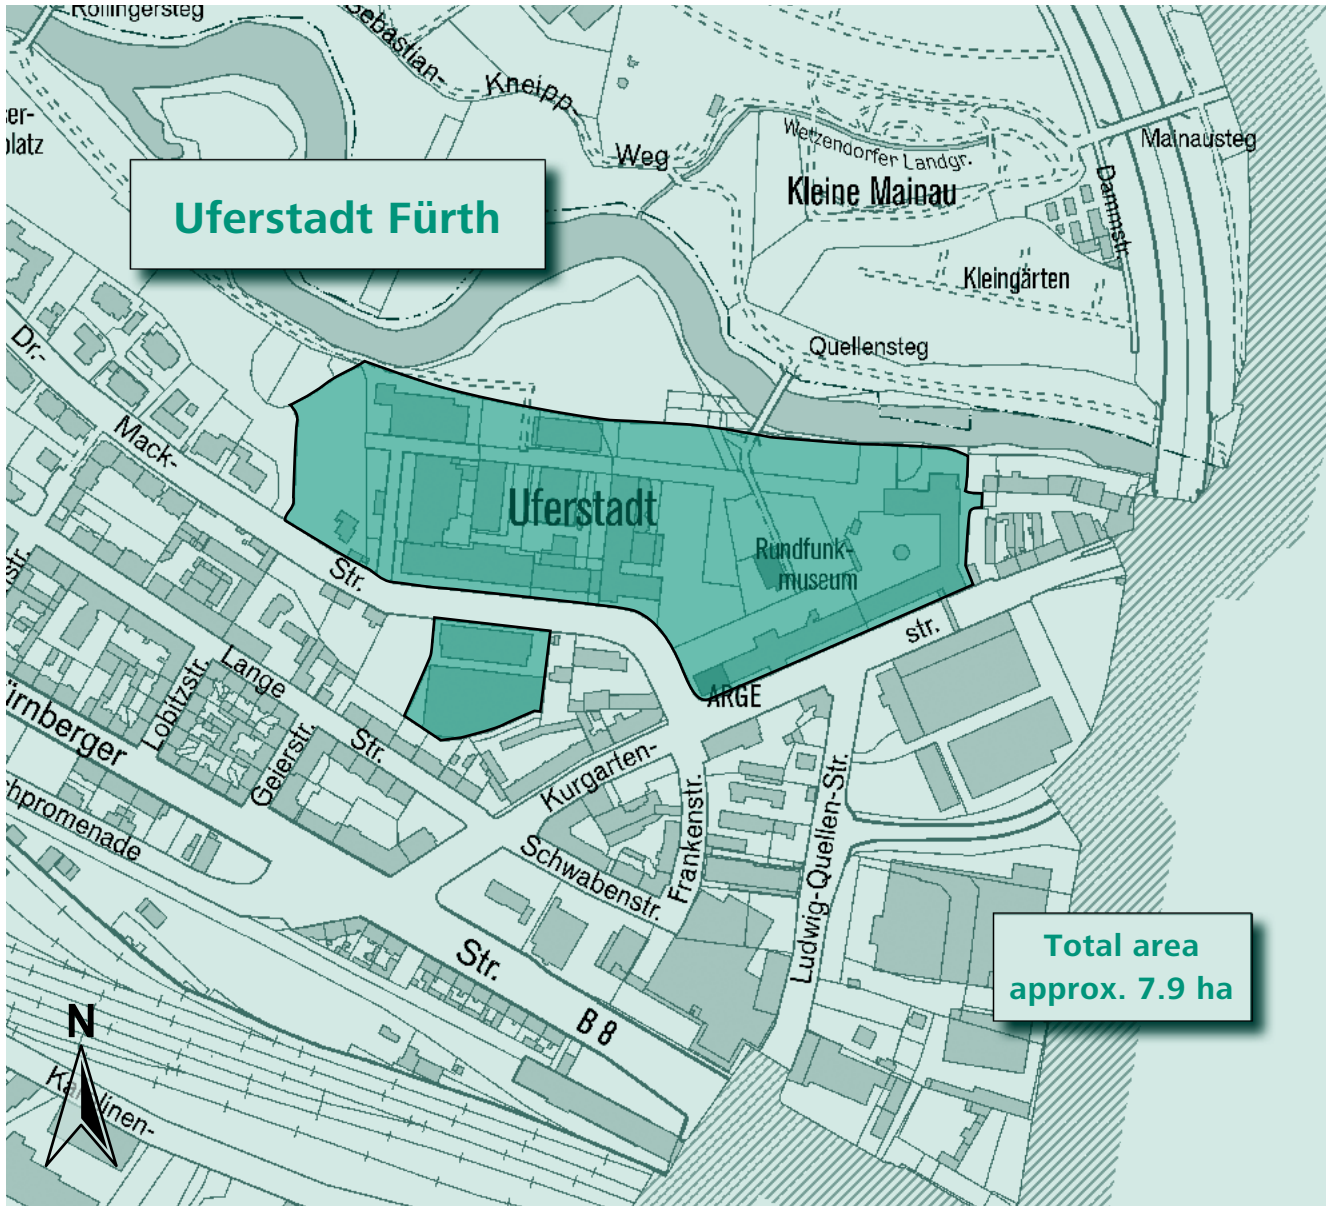

Universities

- Friedrich Alexander University Erlangen-Nuremberg
- Georg Simon Ohm University Nuremberg
- Wilhelm Löhe University of Applied Sciences Fürth
- Evangelische Hochschule Nürnberg (Lutheran University of Applied Sciences)
- Academy of Fine Arts Nuremberg
- Nuremberg University of Music
- FOM University of Applied Sciences Essen, study centre Nuremberg
- Internationale Hochschule Erfurt
- Location Nuremberg
- Nuremberg University of Technology

Map of business parks

 Existing industrial areas  Potential commercial areas

Detailed information about the business parks can be found in the following pages.

**Location**

East side of the city

Size

Total area approx. 7.9 ha